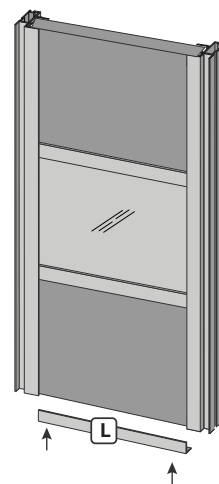

Ancho puerta
Largura porta
Door width

*Se recomienda vidrio templado
*Recomenda vidro temperado
*Tempered glass is recommended

Con Perfil HPT
Com Perfil HPT
With Profile HPT
AP máx 1000mm

P
Perfil PT18

H
Perfil HPT18

Madera / Madeira / Wood
C = 3 mm

Madera / Madeira / Wood
D = 6 mm

Vidrio / Vidro / Glass
E = 1 mm

Madera / Madeira / Wood
F = 36 mm

Vidrio / Vidro / Glass
G = 28 mm

2

2.1

3.2

6 x 1/2" o 6 x 5/8"

No incluido
Nao incluso
Not included

2.2 Burlete Puertas AL
Baguete Portas AL
Gasket Door AL

Madera / Vidrio / Madera
Madeira / Vidro / Madeira
Wood / Glass / Wood

2.3

Madera / Madera / Madera
Madeira / Madeira / Madeira
Wood / Wood / Wood

4

6 x 1/2" o 6 x 5/8"

No incluido
Nao incluso
Not Included

3

3.1

Burlete Puertas AL
Baguete Portas AL
Gasket Door AL

COMPLEMENTOS / COMPLEMENTOS/ COMPLEMENTS

Felpa 5x7
Felpa 5x7
Weatherstripping 5x7